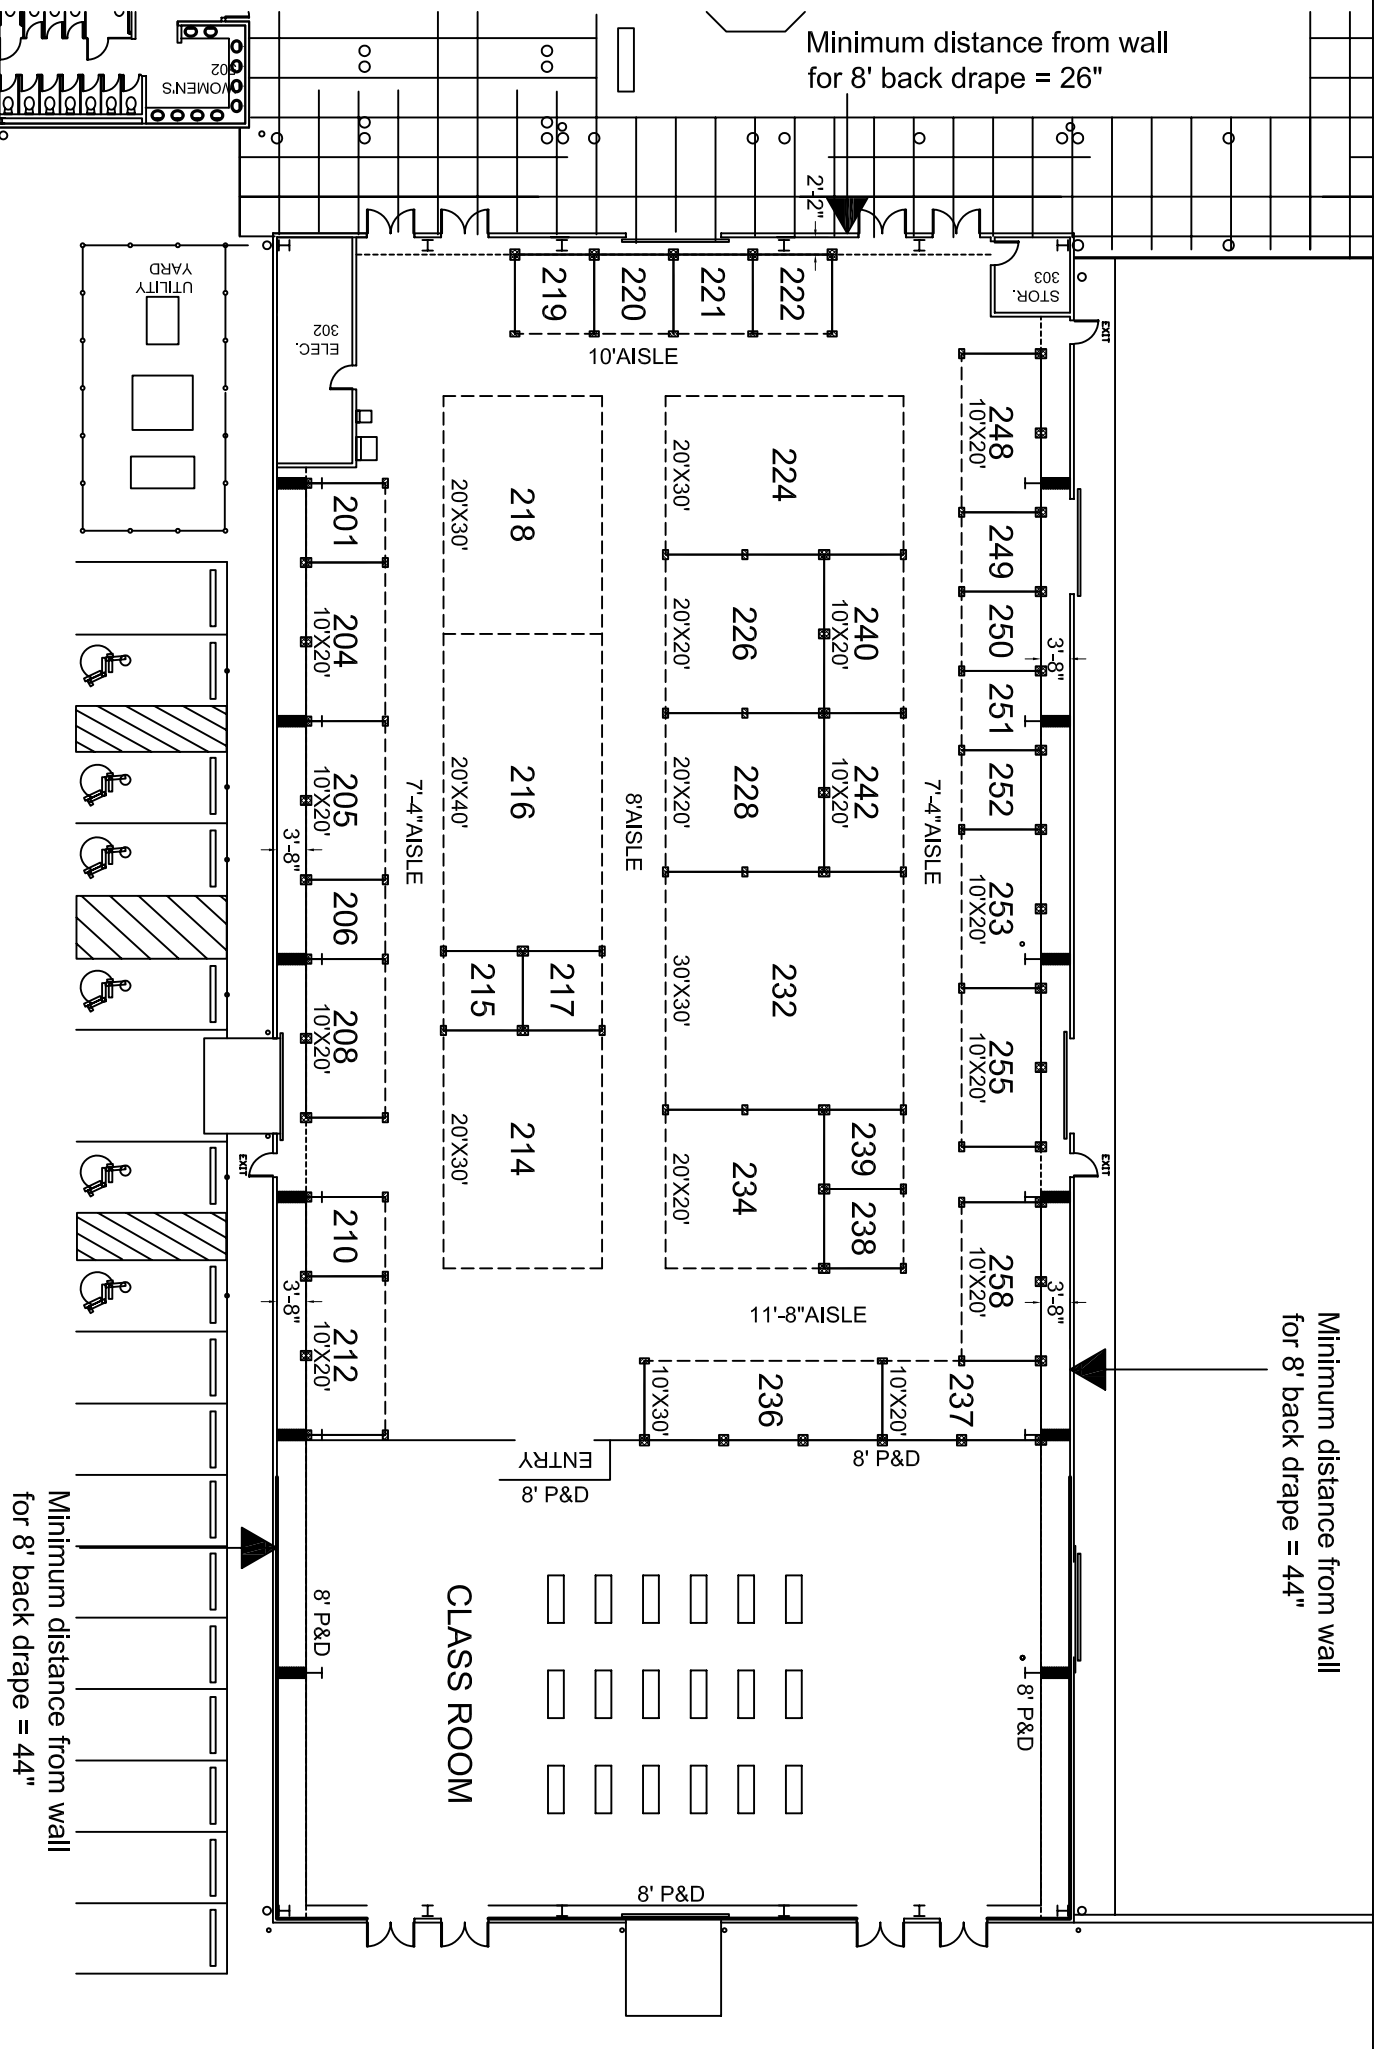

Minimum distance from wall
for 8' back drape = 44"

Minimum distance from wall
for 8' back drape = 26"

Minimum distance from wall
for 8' back drape = 44"

CLASS ROOM

WILLAMETTE VALLEY AG EXPO 2011

NOVEMBER 15-17, 2011
LINN COUNTY FAIR & EXPO CENTER - Santiam Building
ALBANY, OR

ALL OTHER BOOTH SIZES, AS INDICATED
8' MINIMUM AISLES

15 - 10' X 10' BOOTHS

Trade Show & Exposition Services
P.O. Box 10859 - Portland, OR 97296
PH 503.228.6800 - FAX 503.228.6808

\\Server1\company\Floor Plans\Linn county\2011\511151_SB.dwg, 5/18/2011 9:31:42 AM, KimberlySinker