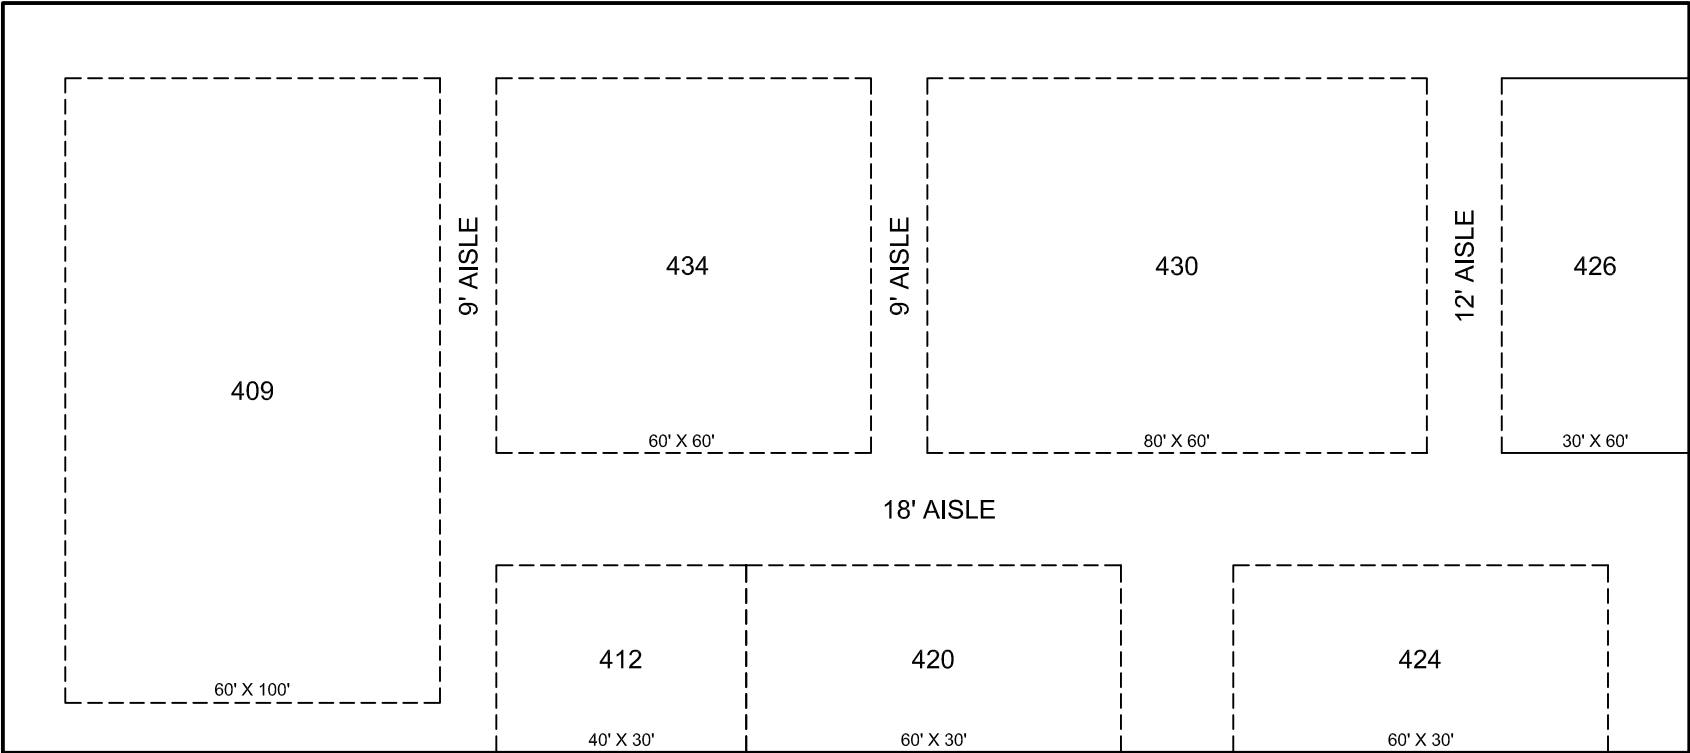

## CALAPOOIA ARENA

**WILLAMETTE VALLEY AG EXPO 2008**  
 NOVEMBER 18 - 20, 2008  
 LINN COUNTY FAIR & EXPO CENTER - CALAPOOIA ARENA  
 ALBANY, OREGON

BOOTH SIZES, AS INDICATED  
 8' MINIMUM AISLES